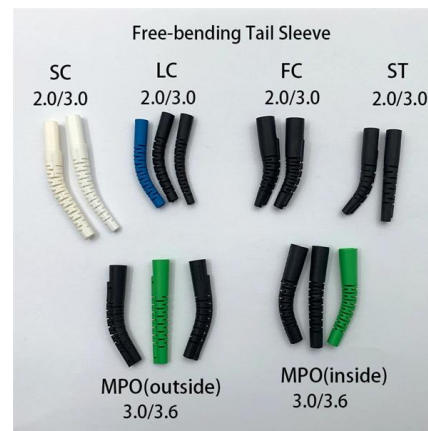

6 pin battery connector male and female- AliExpress

The maximum amount of electrical current a connector can safely handle without overheating or failing. Pin Spacing The distance between the centers of adjacent pins, which must match between the male

[Contact Us](#)