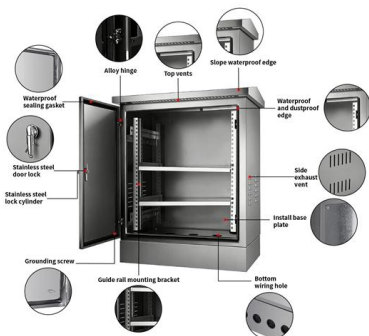

Amazon : 6 Pin Connector Male Female

1-48 of over 2,000 results for "6 pin connector male female" Showing products near you, with fast delivery See all products, across price ranges.

[Contact Us](#)