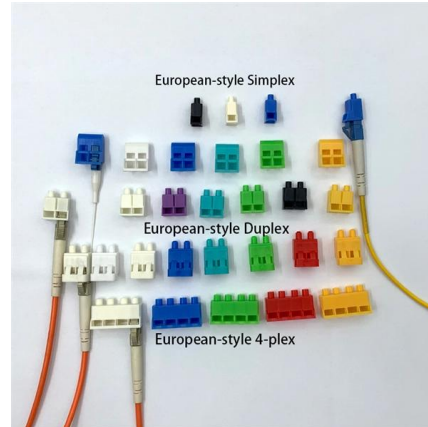

Tunnel Power and Lighting Assemblies

Distribution assemblies and transformers are installed at regular intervals along the tunnel and supplies will often be fed from a single cable, with the main feed cable entering and exiting assemblies

[Contact Us](#)

Distribution box Importers in Paraguay , Buyers & Trade Data

Explore verified Distribution box importers in Paraguay with customs shipment details, buyers list, and trade data reports for smarter import-export decisions.

[Contact Us](#)

Clem7 Tunnel Electrical Design Overview

Tunnel Electrical Power Systems Design - Free download as PDF File (.pdf), Text File (.txt) or view presentation slides online. This document provides an overview

[Contact Us](#)