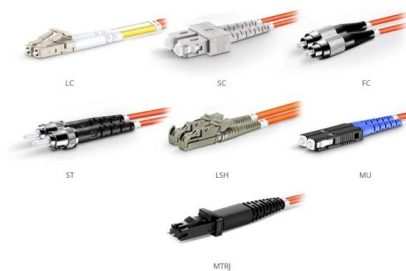

Tunnel Waterproof Junction Boxes: Protecting Your Electrical

Tunnel waterproof junction boxes play a vital role in this protection. These specialized enclosures are designed to safeguard the sensitive electrical connections inside tunnels, preventing damage from

[Contact Us](#)

OM1 Fiber Patch Cable Family

Contact Us

For datasheets, pricing, or custom fiber access solutions, please visit:
<https://www.frindel.es>