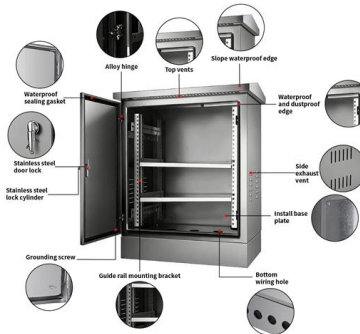

LIMPOX8-4SFP is a 4x 10/100/1000M POE RJ45 port and 4x 1G SFP port Industrial POE switch. It has L2+ network management function to support IPV4/ IPV6 management. Its protection level is IP40

[Contact Us](#)