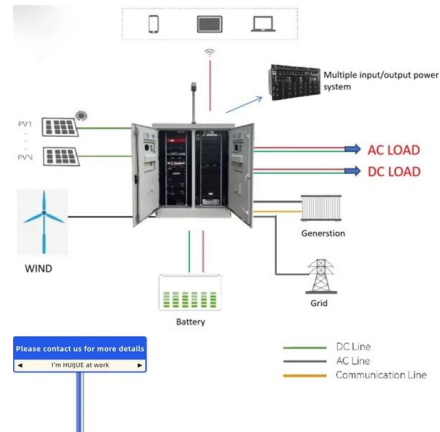

Ex Local Control Stations & Distribution Boxes - Atex

Atex control stations, explosion protected control units and distribution boxes made stainless steel maritime grade AISI 316L or AISI 304L. Atex Delvalle provides a

[Contact Us](#)