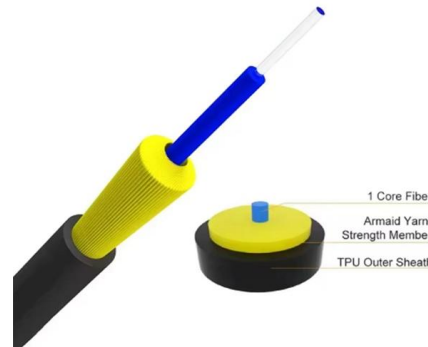

Panama Replacement remote controls

Replacement remote control for Panama A5130
16.00$ Quantity: -& plus; Add to cart Details
Replacement remote control for Panama A5529
16.00$ Quantity: -& plus; Add to cart Details

[Contact Us](#)