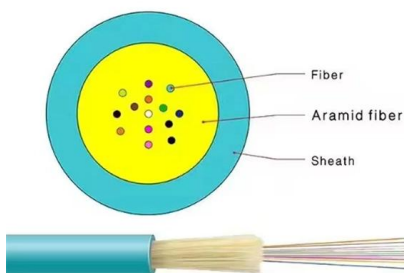

Deutsch DT Series 12-Way Connectors , DeutschConnector

Deutsch DT Series 12-Way Connectors feature rectangular housing with silicone rubber seals and are rated at 13 amps continuous.

[Contact Us](#)

12 Pole Pin Connectors , McMaster-Carr

Choose from our selection of 12 pole pin connectors, including over 111,100 products in a wide range of styles and sizes. Same and Next Day Delivery.

[Contact Us](#)

HE21 12 Pin Outdoor Connector Male Female Cable Plug

HE21 (Threaded) connector is ideal for any equipment for watertight, indoor / outdoor applications, such as outdoor electric tools or appliances, medical device, communications, Marine

[Contact Us](#)

LP-12-C02PE-02-001