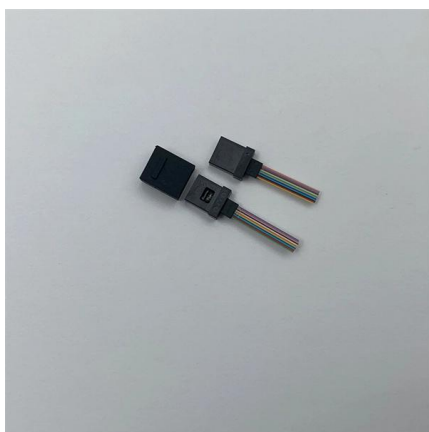

Choose from our selection of 12 pole pin connectors, including over 111,100 products in a wide range of styles and sizes. Same and Next Day Delivery.

[Contact Us](#)

HE21 12 Pin Outdoor Connector Male Female Cable Plug

HE21 (Threaded) connector is ideal for any equipment for watertight, indoor / outdoor applications, such as outdoor electric tools or appliances, medical device, communications, Marine

[Contact Us](#)

LP-12-C02PE-02-001

The LP-12-C02PE-02-001 is a 2-pin male plug waterproof power connector built to withstand outdoor conditions, providing reliable and safe power connections with

[Contact Us](#)

2Pin Waterproof Connector,2 Wire Male Female Plug

2Pin Waterproof Connector,2 Wire Male Female Plug LED Connector,with 12AWG IP68 25CM Extension Cable, for Car,

[Contact Us](#)

NF1905-12PA - 12-Pin Waterproof Electrical Connector

Each kit includes one male connector and one female connector plug, 24 rubber waterproof grommets for cable sealing, 12 male pins, and 12 female pins