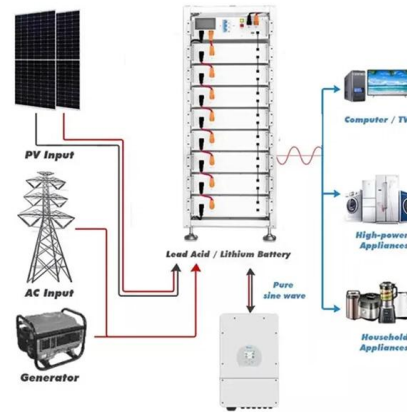

Deutsch 12-Pin Connector Female & Male Kit

Deutsch 12-Pin Connector Kit New, out-of-the-box Standard 12-Pin Deutsch Female and Male Boat Gauge Connector. Specifications: Connectors: (12) Pin Openings

[Contact Us](#)