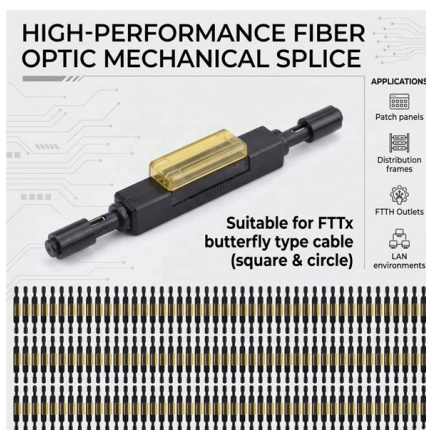

Amazon : 12 Pin Connector

Discover durable 12 pin connector kits featuring waterproof designs and corrosion-resistant materials. Perfect for trucks, boats, and vehicles.

[Contact Us](#)

Amazon : 3 Pin Waterproof Connector

Discover reliable 3 pin waterproof connectors for automotive, marine, and outdoor applications. Find male and female plugs with quick disconnect features.

[Contact Us](#)