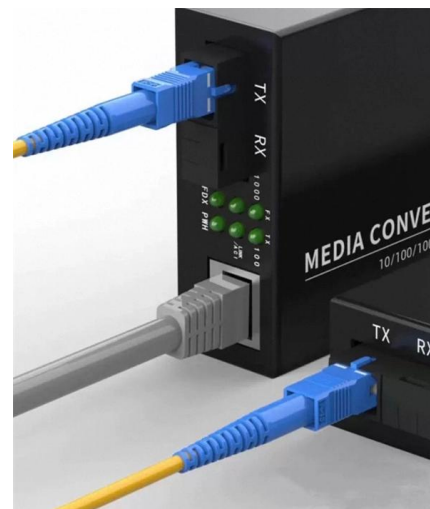

12 Pin Power Signal Connector Male Plug Outdoor Waterproof IP67 Metal Case Tough CNLINKO USA - Industrial Connectors (2911)

[Contact Us](#)

12 Pin Power Signal Connector Male Socket Outdoor

Protection level IP67. Socket and internal components zinc alloy material, with a complete electromagnetic and radio frequency interference

[Contact Us](#)

Pin (Male) 12 Position Standard Circular Connector - Mouser

Mouser offers inventory, pricing, & datasheets for Pin (Male) 12 Position Standard Circular Connector.

[Contact Us](#)

M12 8 Pin Straight Male & Female Panel Mount Aviation Connector