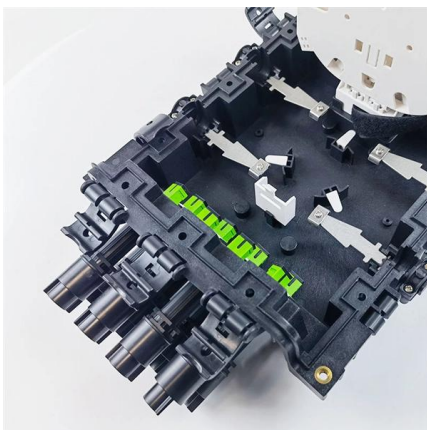

[Contact Us](#)

M12 4 Pin Straight Male & Female Panel Mount Aviation

Enhanced Waterproof Design: This M12 4-pin Straight Male & Straight Female aviation connector is built with an IP67 rating, ensuring reliable

[Contact Us](#)

12 Pin Waterproof Connector

Discover 12 pin connectors with IP67/IP68 waterproof ratings, gold-plated contacts, and durable zinc alloy housing for reliable power connections in automotive and industrial applications.

[Contact Us](#)

Sp21 12 Pin Male Female Outdoor Waterproof Round

The main series include M5, M8, M12, M16, M23, 7/8 circular connectors, waterproof connectors. And the M8/M12 connectors includes a full

[Contact Us](#)

Deutsch DT Series 12-Way Connectors , DeutschConnector

Deutsch DT Series 12-Way Connectors feature rectangular housing with silicone rubber seals and are rated at 13 amps continuous.

[Contact Us](#)

12 Pole Pin Connectors , McMaster-Carr