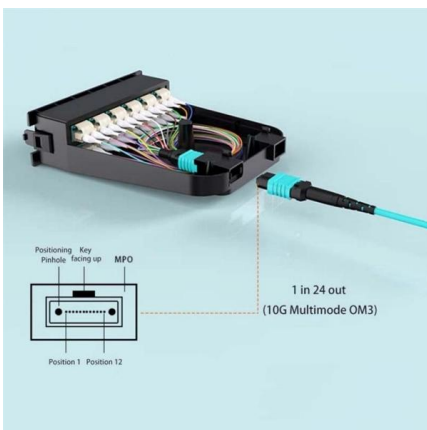

### Pin (Male) 4 Contact Circular DIN Connectors - Mouser

Pin (Male) 4 Contact Circular DIN Connectors are available at Mouser Electronics. Mouser offers inventory, pricing, & datasheets for Pin (Male) 4 Contact Circular DIN Connectors.

### CNLINKO 4 Pin Power Industrial Circular Connector,

Buy CNLINKO 4 Pin Power Industrial Circular Connector, Male Plug & Female Panel Mount Receptacles Socket Jack, Outdoor Waterproof IP67, AC DC, Zinc Alloy

### 4 Pin IP68 Outdoor Waterproof Electrical Wire

About this item ?Powerful Compatibility?: Max 40A 450V. 2 way 4-pin connector, come with three sizes of high quality rubber ring for Wire Diameter : 5-14mm.