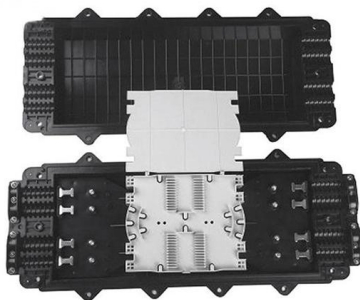

Amazon : 4 Pin Waterproof Connector

Browse waterproof 4 pin connectors offering high current capacity and temperature resistance. Ideal for vehicles, boats, and outdoor electrical installations.

[Contact Us](#)

4 Pin Connectors , CPC UK

4 Pin Connectors at CPC. Competitive prices from the leading 4 Pin Connectors distributor. Check our stock now!

[Contact Us](#)

Amazon : 4 Pin Electrical Connectors

BTF-LIGHTING 4 Pin Electrical Connector 24AWG IP65 Male Female Connector 7.87in/20cm Extension Cable for Car, Truck, Boat, Indoor/Outdoor LED Strip Lights/String 15mm Nut Small Size 5 Pairs

[Contact Us](#)