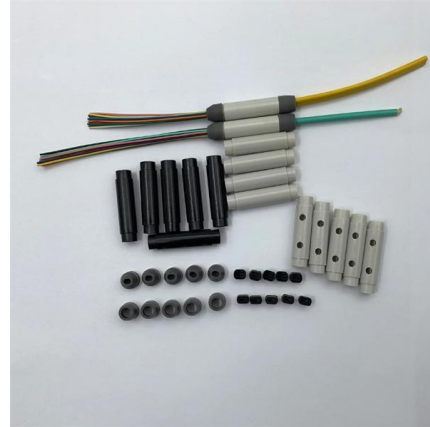

Single Mode Fiber Cable Explained

How Does Fiber Optics Work? As explained by the Fiber Optics Association, fiber optics is the communications medium that sends optical signals down hair-thin

[Contact Us](#)

36 Core Djsa Outdoor Optical Fiber Cable

The armored structure protects the cable from rat bite and moisture proof. The tubes (and fillers) are stranded around the strength member into a compact and circular core. Then the cable

[Contact Us](#)

Fiber Optic Cable Size Chart: Complete Guide

Fiber optic cable size chart with complete guide to core, cladding, and jacket dimensions, types, and specifications for networking and installation use.

[Contact Us](#)

24 Cores Distribution Fiber Optic Cable

SABA 24 cores distribution fiber optic cable is constructed with loose tube fibers, aramid yarn strength member, LSZH is metal free outdoor cable . Quality of the product is tested according to IEC Standards.

[Contact Us](#)