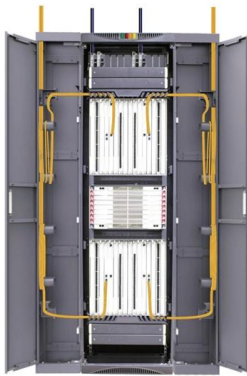

TE Connectivity

Hier sollte eine Beschreibung angezeigt werden, diese Seite lässt dies jedoch nicht zu.

[Contact Us](#)