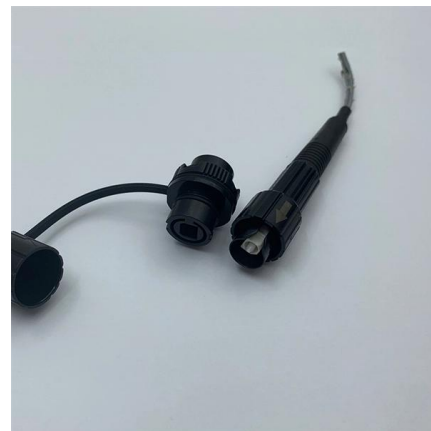

The design shown in the reference images brings together an IP-rated outdoor electrical enclosure, industrial CEE socket distribution box layout, elevated stand, emergency stop button,

[Contact Us](#)

Best Generator Power Distribution Boxes for Safe and Efficient Use