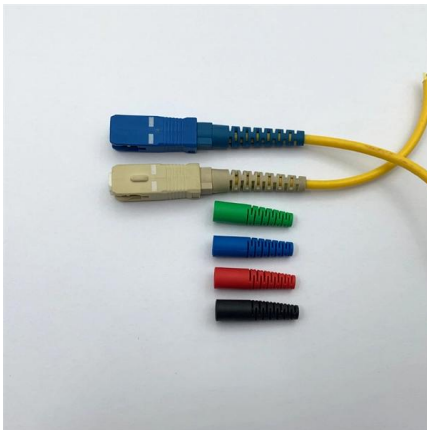

Weatherproof db Box, Portable Distribution Box Supplier

The Nante Weatherproof DB Box is engineered to deliver secure, orderly, and dependable power distribution in demanding indoor and outdoor settings.

[Contact Us](#)

Outdoor Distribution Box SHA Series

Outdoor distribution box should be installed in an area close to the power source, and should be selected in an area where electrical equipment or loads are

[Contact Us](#)

Contact Us

For datasheets, pricing, or custom fiber access solutions, please visit:
<https://www.frindel.es>