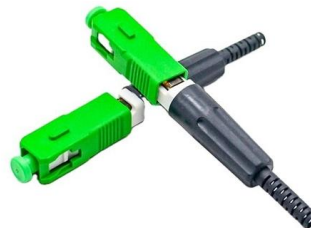

Optical Distribution Frame (ODF) , Fiber Optic

Optical Line Terminals Optical Network Terminals AmpCon Management Software PON Coexistence PON Transceivers Fiber Splitters Fiber Splice Closures Fiber

[Contact Us](#)

Optical Distribution Frames (ODF) Supplier , Fiberinthebox

Buy high quality Optical Distribution Frames (ODF) with competitive price and worldwide delivery, we offer optical distribution frame in different size, such as 1U 12 ports, 1U 24 ports, 2U 36ports, 3U 48