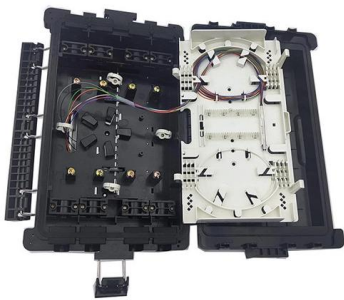

ODC Optical Distribution Cabinet Company, Fiber Distribution Cabinet

Grandway provides optical distribution cabinet (ODC, FDH) customized product design in the FTTx network. Our fiber optic distribution cabinets are reliable in quality and cost-effective.

[Contact Us](#)

Fibre Distribution Racks (ODF) , Fibre Distribution Boxes

Discover Fibre Distribution Racks (ODF) from Netceed UK, available from leading brands like CommScope, HUBER+SUHNER and Prysmian.

[Contact Us](#)

Fiber Distribution Box & Terminal Box , Top- Quality

Specializing in both copper and fiber solutions, our products are designed for superior performance in data centers and FTTX applications. With over 35 years

[Contact Us](#)