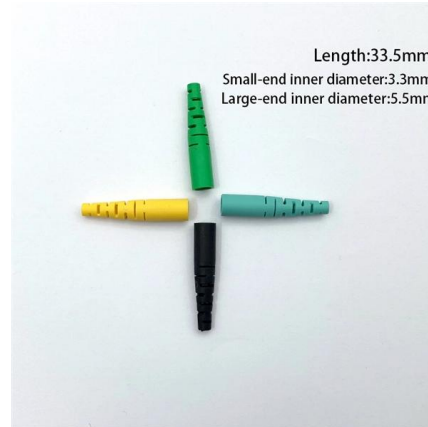

PNGKNYOCN 12-Core FTTH Fiber Distribution Box, IP65, 12-Port

Size: 240 * 220 * 6mm, simple structure, easy to operate, the package content includes: 1x12 core FTTH optical fiber distribution box; 12 x optical fiber plugs; installation accessories It is suitable for the

[Contact Us](#)

Amazon : Fiber Distribution Box

Fiber Optic Distribution Box, 12 Port Wall Mount Enclosure with 12 LC Duplex Adapters, Singlemode, FTTH, IP65 Waterproof Outdoor/Indoor Use - 9.45" x 8.66" x 2.56"

[Contact Us](#)

Fiber Distribution Panel: 16 Core Indoor Optical Cable Box Sc Fc

The 16 Core Fiber Distribution Box is ideal for indoor small capacity optical cable distribution. It supports SC and FC interfaces and has a waterproof rating of IP68.

[Contact Us](#)