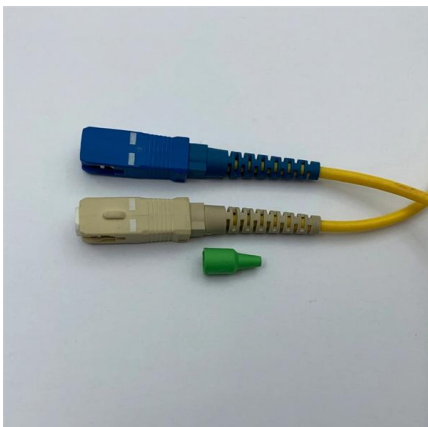

AEN029 Optical Fiber Cable Color Codes