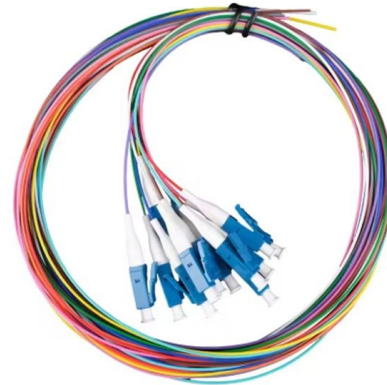

Outdoor Optical Termination Box (4 Fibers)

This Optical Termination Box (OTB) is the perfect way to protect and organize your fiber optic network components. This box is made of ABS plastic which makes it lightweight, impact resistant and

[Contact Us](#)