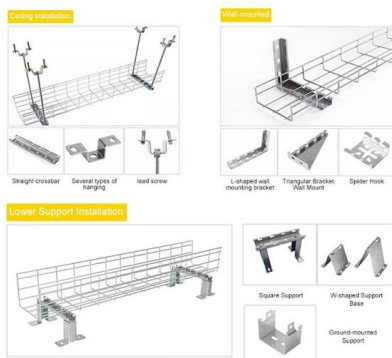

INSTALLATION METHOD

ELINE® OTB

The ELINE® OTB- 4F Optical Transition Box from Telenco is a compact, weather-resistant solution designed for efficient optical transitions or fibre drop cable

[Contact Us](#)