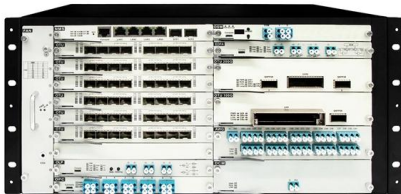

12 port FTTH Fiber Distribution Box Drop Cable

12 port FTTH Fiber Distribution Box Drop Cable /FAT/OTB/FTB Indoor / Outdoor Wall Mounted Access Termination FTTH Optical Fiber Distribution Box

[Contact Us](#)

Metal Optical Terminal Box, OTB 4 Cores Cold-rolled Steel

YOTB-4A Metal Optical Terminal Box, also known as OTB, is made of cold-rolled steel. Used as a termination point for the feeder cable to connect with the drop cable in the FTTH communication

[Contact Us](#)