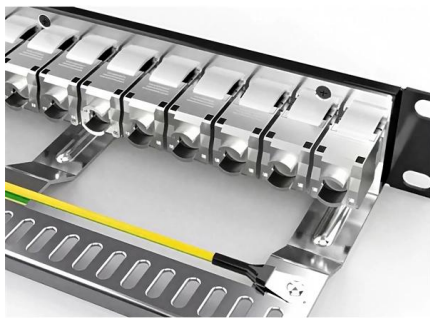

What is Fiber Termination Box

A Fiber Termination Box (FTB), also known as an Optical Terminal Box (OTB), is a crucial component in Fiber to the Home (FTTH) applications. Its

[Contact Us](#)

Optical Termination Box up to 24F (OTB-B)