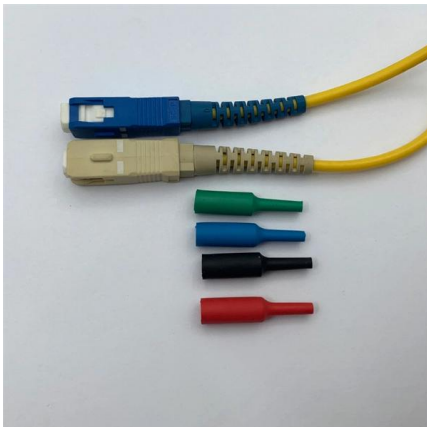

ODF-E-72 4U optical distribution frame 72 Cores -AOA

72 Cores Optical Distribution Frame Overview
Fiber Management Tray also called ODF Distribution Box, Integrated Splicing and Distribution ODF. It is mainly used

[Contact Us](#)

What is Optical Distribution Frame in Telecom Networking

It is important to differentiate between ODF (Optical Distribution Frame) and patch panels, as they serve distinct functions in fiber management.

[Contact Us](#)

8 Port Wall Mount Fiber Optic Termination Box Outdoor

8 Port Wall Mount Fiber Optic Termination Box Outdoor Cable Distribution Enclosure This 8 Ports LC SC Wall Mount Fiber Optic Termination Box Cable Optical

[Contact Us](#)