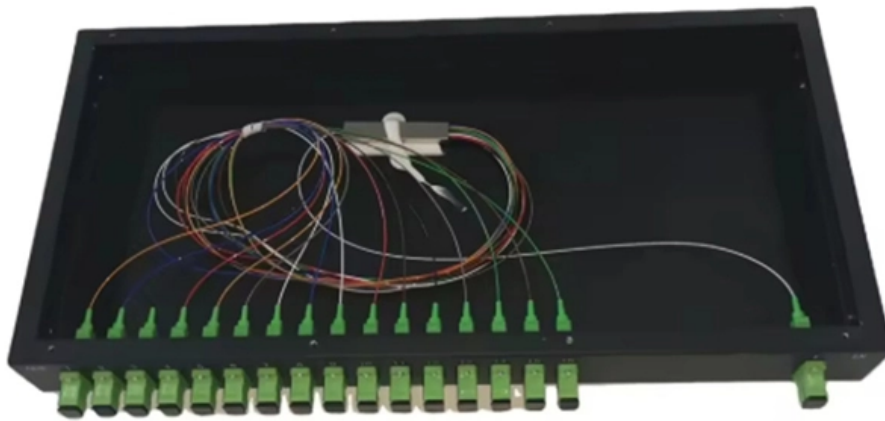

Offshore Price Outdoor Male Connector 2-Pin

Offshore Price Outdoor Male Connector 2-Pin

Two-Pin Electrical Connector

The West Marine Two-Pin Electrical Connector features a quick disconnect which is very convenient when taking the boat out and reconnecting when returning to the

[Contact Us](#)

2 Pin Waterproof Electrical LED Connector Male Female

A pair of male and female 2 pin outdoor waterproof power wire plug connectors. All electrical components are encased in a black environmentally friendly PVC jacket

[Contact Us](#)

BTF-LIGHTING 2 Pin Waterproof Electrical Plug 22 AWG IP65 Male

An essential accessory for LED lighting installations. Connect reliably and effectively waterproof. Can be customized (mass adjustment, T shape, +shape, wire length, wire thickness, 6 pin, 7 pin, 8 pin or

[Contact Us](#)

2 Headers, Male Pins , Connectors, Interconnects , DigiKey

This type of header contains male pins within a plastic base and is meant to be mated with a rectangular cable connector or a female socket header for board-to