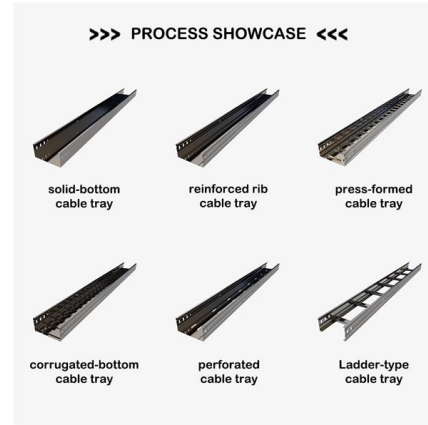

[Contact Us](#)

2 Headers, Male Pins , Connectors, Interconnects , DigiKey

This type of header contains male pins within a plastic base and is meant to be mated with a rectangular cable connector or a female socket header for board-to

[Contact Us](#)

Marsh Marines

Our Marsh Marine connectors are manufactured in fully waterproof graded neoprene (or Polyurethane), both of which have high UV resistance, with excellent electrical

[Contact Us](#)