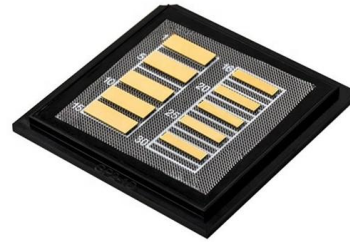

[Contact Us](#)

2 Pin Waterproof Electrical LED Connector Male Female

A pair of male and female 2 pin outdoor waterproof power wire plug connectors. All electrical components are encased in a black environmentally friendly PVC jacket

[Contact Us](#)

BTF-LIGHTING 2 Pin Waterproof Electrical Plug 22 AWG IP65 Male

An essential accessory for LED lighting installations. Connect reliably and effectively waterproof. Can be customized (mass adjustment, T shape, +shape, wire length, wire thickness, 6 pin, 7 pin, 8 pin or

[Contact Us](#)

CNLINKO 2 Pin Power Industrial Circular Connector, Female

CNLINKO 2 Pin Power Industrial Circular Connector, Female Plug & Male Panel Mount Receptacles Socket Jack, Outdoor Waterproof IP67, AC DC Visit the CNLINKO Store

[Contact Us](#)

2 Headers, Male Pins , Connectors, Interconnects , DigiKey

This type of header contains male pins within a plastic base and is meant to be mated with a rectangular cable connector or a female socket header for board-to