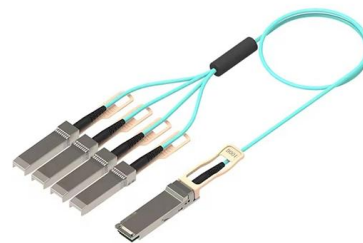

Circular Waterproof Connectors|Outdoor Solutions

Outdoor Solutions Electronics (ODS) Waterproof Circular Connectors are designed to withstand severe environment conditions. ODS Watertight Circular Connectors

[Contact Us](#)