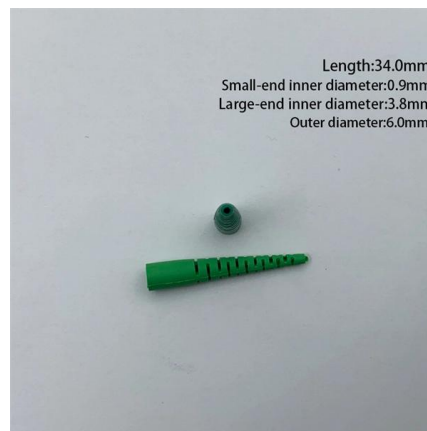

Optical Distribution Frame (ODF) in Telecom: Types & Uses

Discover what ODF is in telecom--types (rack-mount, wall-mount), features, and how it differs from patch panels. Essential for fiber management and network scalability.

[Contact Us](#)