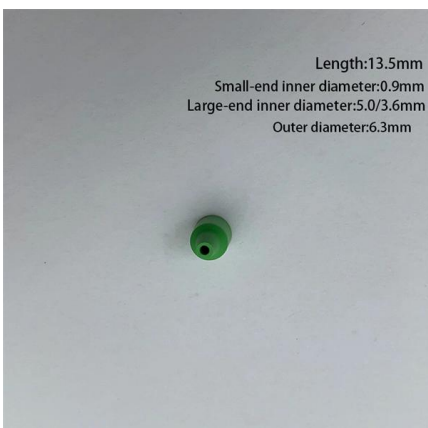

Rack-mount Fiber Optic Distribution Frame (ODF)

Types of Fiber Optic Distribution Frame
According to the structure, ODFs can mainly be divided into three types, namely Rack-mount ODF, Wall-mount ODF, and

[Contact Us](#)

Optical Distribution Frame (ODF) Rack With Splice Tray

Description This is a 19-inch ODF, which is also know as optical distribution frame. It's suitable for places where large capacity of wiring is required. Such as FTTX local area or distribution branch

[Contact Us](#)

Microsoft PowerPoint

The ODF Flex Rack System is a modular rack system for use in the exchange or communications room. The rack system consists of modular vertical pillars and sub-racks.

[Contact Us](#)