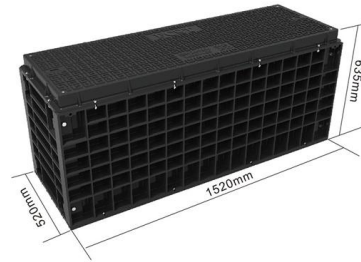

[Contact Us](#)

HTB8067 24 Port Indoor Fiber Optic Distribution Box for

DESCRIPTION The HTB8067 24 Port Indoor Fiber Optic Distribution Box is designed for clean, efficient cross-connection between outdoor backbone