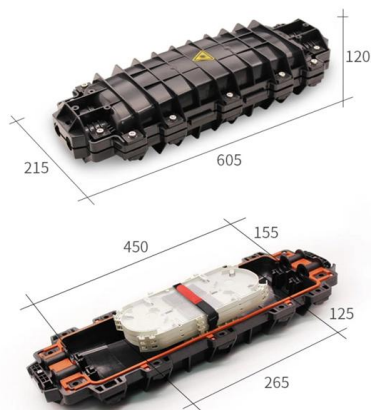

800GE routing

800GE routing helps operators to optimally meet increasing traffic demands on their IP network within the constraints of their available space and power.

[Contact Us](#)

Allen-Bradley 800G-SM3 30mm Selector Switch 800G Pb

Allen-Bradley 800G-SM3 30mm Selector Switch 800G Pb Powerpro company Limited is the distributor, supplier and service provider of (Test Equipment Product Sales, Test Equipment Calibration, Test

[Contact Us](#)

Ethernet Switch @available , Best Price in Nigeria

Buy Ethernet Switch. Enjoy safe shopping online with Jumia. Best Price in Nigeria Fast Delivery & Cash on delivery Available.

[Contact Us](#)

SONiC Powered N9500-640C: A High-Performance

Explore NADDOD's 800G N9500-640C, a SONiC-based 51.2T AI data center switch with high throughput, low latency, and open-source flexibility.

[Contact Us](#)