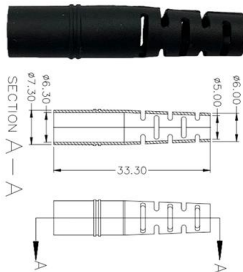

6 New Layer 3 Aggregation & Core Switches Powered

Asterfusion introduced five Layer 3 aggregation and core switches powered by their cutting-edge SONiC-based Enterprise operating system in

[Contact Us](#)

Electricity Authority

As expectations of the future price of the underlying physical asset change, so too will the price of the associated futures and options contracts. In the case of New Zealand electricity futures and options,

[Contact Us](#)

Choosing the Best 25Gb Switch for Your Network

Find the best 25Gb switch for your network needs with our analysis of top brands like Dell and Cisco. Upgrade to high-speed, high-port density switches

[Contact Us](#)