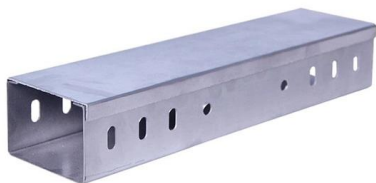

OPLINX

Our unique network of supplier and manufacturers means fast efficient production with the latest technology and procedures for manufacturing the selection of products below.

[Contact Us](#)