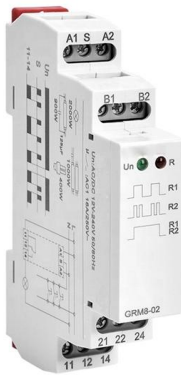

[Contact Us](#)

Fiber Distribution Box, 6 Core Fiber Distribution Box

Main Purpose: 6-core fiber optic distribution box, widely used in FTTH project, easy to construct and provide good protective operation. Fiber optic terminal junction boxes are designed to provide a safe