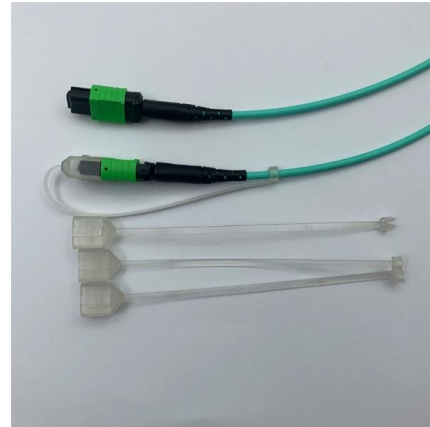

Junction Box -- B& R Enclosures

The Polynova PD series is a range of IP65 general purpose enclosures with a hinged door, available in 6 sizes. Manufactured from a non-metallic material (GRP) the PD is available with a wide variety of

[Contact Us](#)