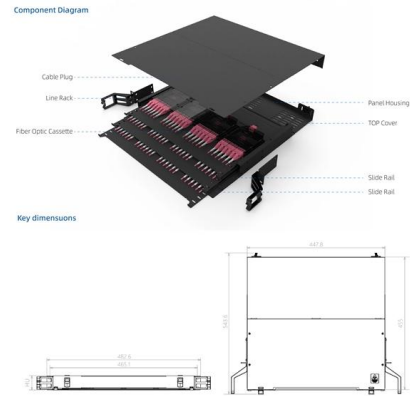

[Contact Us](#)

Fiber Distribution Box, 6 Core Fiber Distribution Box

Main Purpose: 6-core fiber optic distribution box, widely used in FTTH project, easy to construct and provide good protective operation. Fiber optic terminal junction boxes are designed to provide a safe