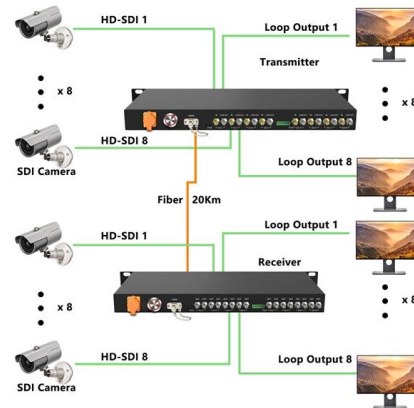

Fiber-Optic Splice Boxes|Products|NITTO KOGYO

Fiber-Optic Splice Boxes Splice boxes keep joints of fiber-optic cables safe from external stress and manage excess cable lengths. They are also referred to as

[Contact Us](#)

Contact Us

For datasheets, pricing, or custom fiber access solutions, please visit:
<https://www.frindel.es>