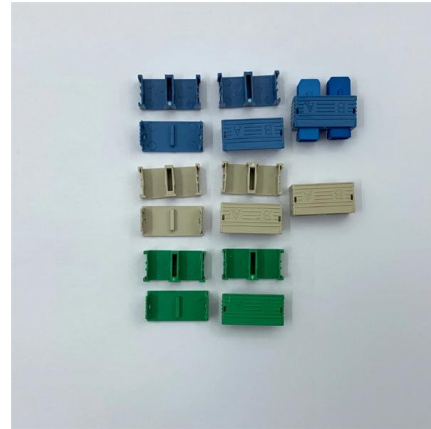

Junction Boxes , element14 New Zealand

Buy Junction Boxes. element14 New Zealand offers fast quotes, same day dispatch, fast delivery, wide inventory, datasheets & technical support.

[Contact Us](#)