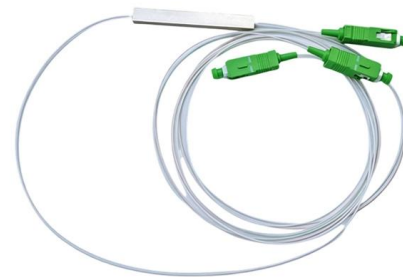

Junction Boxes , Waterproof Outdoor Electrical Junction Box NZ

Shop junction boxes for weatherproof electrical connections. Ideal for indoor, outdoor, & industrial uses. Various types & IP ratings available at RS NZ.

[Contact Us](#)