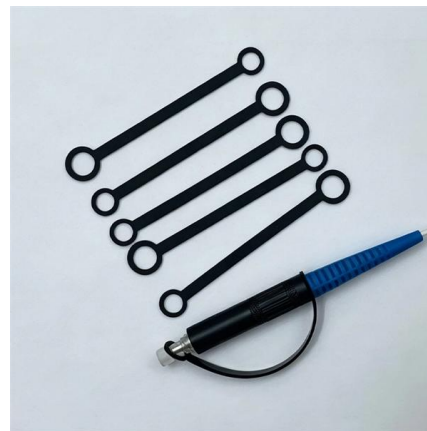

### **Terminal Boxes**

NHP's NLINE ABS Terminal Box range is a cost-effective solution that is easy to install and customise. The smooth sides and lid are ideal for printing or labelling.

[Contact Us](#)

### **Mains Connection Boxes**

Scott Electrical is your local electrical supplies store with an extensive range of products for sale in Auckland and across NZ.

[Contact Us](#)