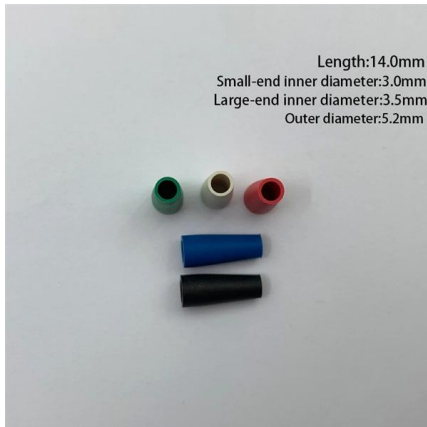

## Junction Box

Waterproof Junction Box - 108 x 108 x 76mm  
Waterproof Junction Box 108X108X76MMWe sell  
NZ standard electrical products, including switch  
gear, ..

[Contact Us](#)