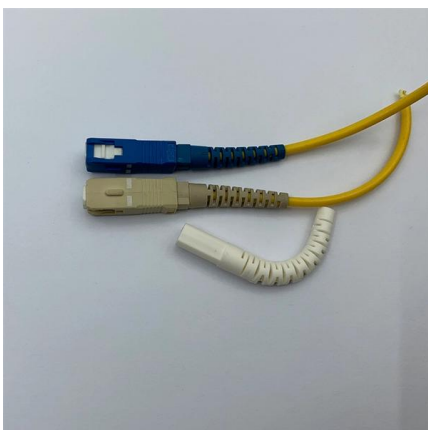

New Zealand TTU Distribution Box

New Zealand TTU Distribution Box

Distribution Boxes for Temporary Power , Generator Rental NZ

Our interconnectable 31, 63, and 125 amp per phase distribution boxes reticulate power through construction sites and all sorts of environments that require temporary power. All the watertight

[Contact Us](#)

Distribution Boxes - CSL Connect

Get Current is our quarterly email newsletter that keeps you informed of our latest news, product innovations and special offers.

[Contact Us](#)

Dynamix DISB100 100 Pair Distribution Box (10 x 10)

Shop online and read reviews for Dynamix DISB100 100 Pair Distribution Box (10 x 10 Position) Size: 320x210x120mm (DISB100) at PBTech .nz

[Contact Us](#)

HardKorr 12V DC Power Distribution Box (Large)

This plug-and-play 12V DC Power Distribution Box allows you to easily distribute 12V power from your auxiliary battery. Using its wide range of ports, you can run or