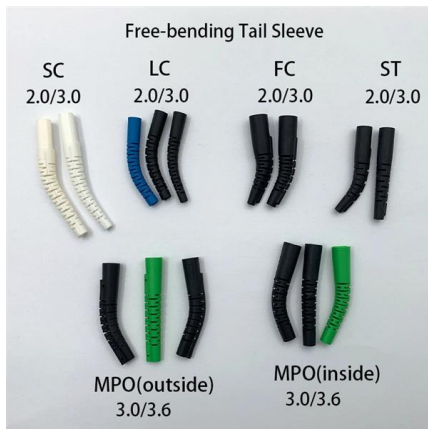

Distribution & Termination Boxes Deals & Clearance

Shop specials & clearance deals on Distribution & Termination Boxes with PB Tech's legendary low pricing. Buy online, or click & collect in 1hr*.

[Contact Us](#)

Drivetech 4x4 Power Distribution Box

At Repco, we have all the Battery Boxes you need to stay connected, including Drivetech 4x4 Power Distribution Box - DT-02011. Browse our selection and order online today.

[Contact Us](#)

Distribution Boxes

All our products are made in our purpose built factory in Rotorua by our skilled and experienced staff. We are able to deliver to your door all across New Zealand,

[Contact Us](#)