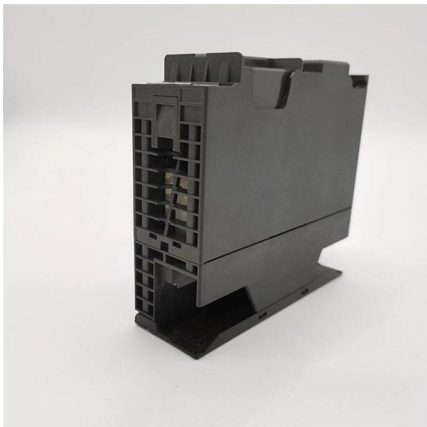

EA Networks Fundamentals

Mitton ElectroNet Ltd is a Christchurch based electrical consultancy company, providing electrical engineering services to many New Zealand and overseas electricity generation, transmission and

[Contact Us](#)