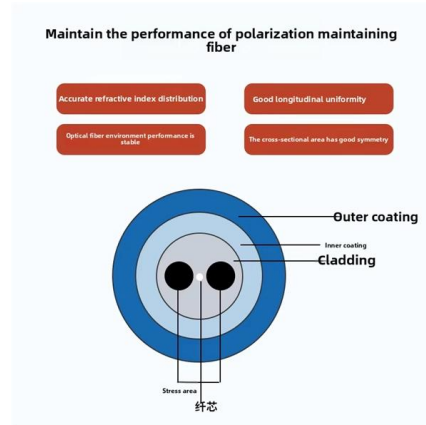

Dynamix DISB50 50 Pair Distribution Box (5 x 10 Position) Size

Shop online and read reviews for Dynamix DISB50 50 Pair Distribution Box (5 x 10 Position) Size: 210x160x90mm (DISB50) at PBTech .nz

[Contact Us](#)