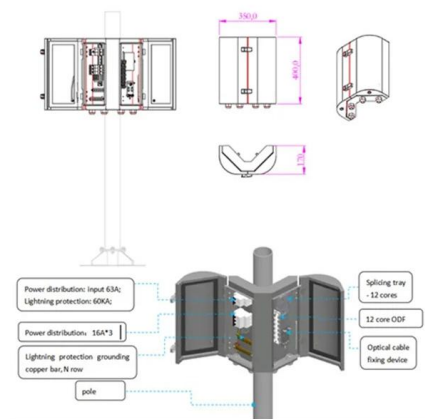

New Zealand TTU Distribution Box

New Zealand TTU Distribution Box

Distribution Boxes for Temporary Power , Generator Rental NZ

Our interconnectable 31, 63, and 125 amp per phase distribution boxes reticulate power through construction sites and all sorts of environments that require temporary power. All the watertight

[Contact Us](#)

Distribution Boxes - CSL Connect

Get Current is our quarterly email newsletter that keeps you informed of our latest news, product innovations and special offers.

[Contact Us](#)

Dynamix DISB100 100 Pair Distribution Box (10 x 10)

Shop online and read reviews for Dynamix DISB100 100 Pair Distribution Box (10 x 10 Position) Size: 320x210x120mm (DISB100) at PBTech .nz

[Contact Us](#)

HardKorr 12V DC Power Distribution Box (Large)

This plug-and-play 12V DC Power Distribution Box allows you to easily distribute 12V power from your auxiliary battery. Using its wide range of ports, you can run or