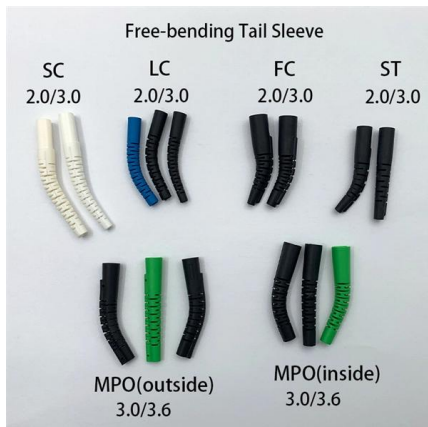

Cable Trays & Basket NZ , Cable Management Trays

Shop a wide range of cable trays and cable baskets at RS NZ. Explore stainless steel, mesh, rolled edge options and more for your cable management needs.

[Contact Us](#)

Steel & Tube Brings Cable Trays And Ladders To New Zealand

EzyStrut manufactures a comprehensive range of strut, cable and support systems for the commercial, industrial electrical and plumbing industries. As Australian market leaders, EzyStrut has entered an

[Contact Us](#)

Wire Mesh Cable Trays & Components

Using wire mesh cable tray systems involves selecting the right components, planning the layout, and following precise installation steps. Proper installation

[Contact Us](#)