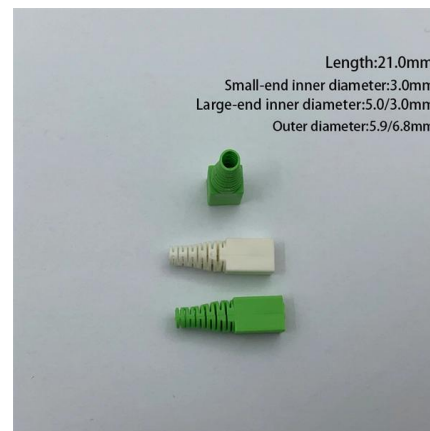

Wooden, Metal, Rural Mailboxes & Letterboxes , Metware -

Metware Letterboxes - Manufacturers Of Letterboxes & Apartment Boxes Metware Letterboxes is a letterbox and apartment mailbox manufacturing business located in sunny Tauranga. Our

[Contact Us](#)