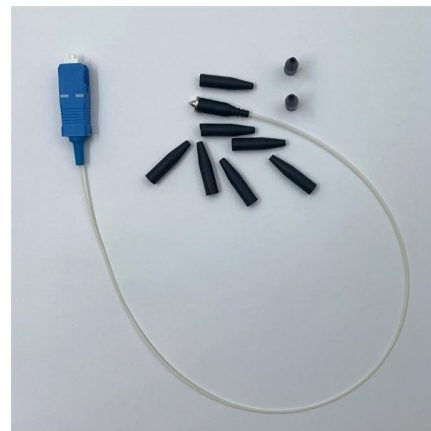

J. A. Russell

Visit one of 81 branches nationwide; Located in the North Island of New Zealand as J. A. Russell Ltd and as Radcliffe Electrical in the South Island.

[Contact Us](#)