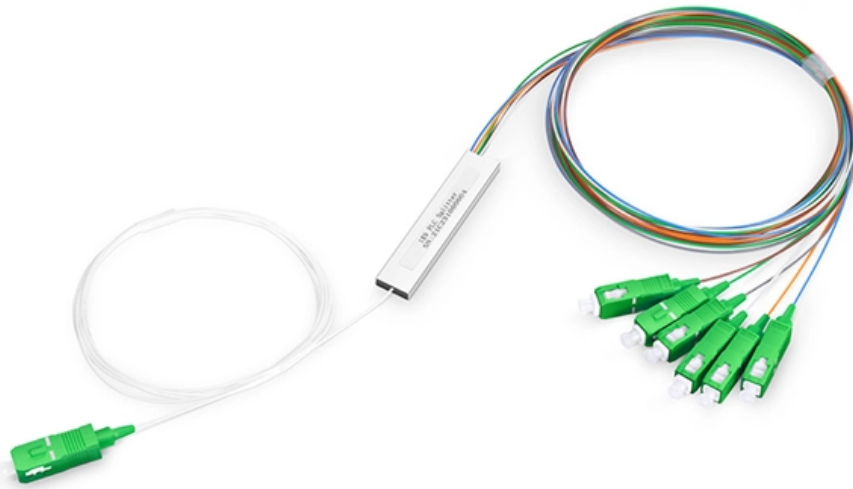

New Zealand Imported Smart Outdoor Male Connector Wholesale

New Zealand Imported Smart Outdoor Male Connector Wholesale

Connector Buyers & Importers in New Zealand , Trademo

Find and discover Connector buyers & importers for all products in New Zealand, featuring details on their shipment activities, trade volumes, trading partners, and more.

Leading supplier of Industrial Electrical, Automation products. CATEGORY-1415.

[Contact Us](#)

Optical splitter cassette type refers to the port 2.0mm / 2.2mm clip-on fiber multichannel direct output with a plastic box packaging protection and easy to use.

Optical splitter rack mount type is using metal box packaging which can be installed in 19" frame or cabinet.

Optical splitter LSA box type is made by flame retardant material box or plate packaging. Mainly suitable for cable process fiber box and wall-mounted terminal box.

Optical splitter mini type refers to the port 0.9mm clip-on fiber multichannel direct output with a compact design and easy to use.

Connection Technologies -- Electrical Connectors

NZ suppliers of electrical connectors, accessories and tooling. We also offer custom cable assembly manufacturing and repair. Browse our catalogue or get in touch