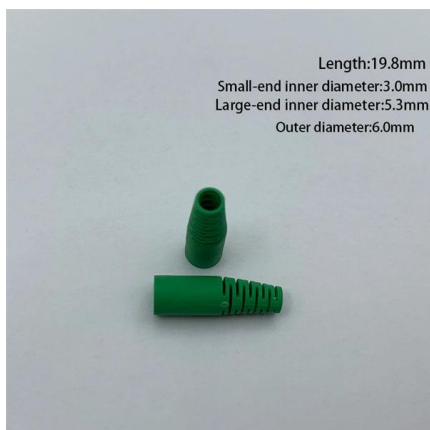

Cable Trays

Cable Trays Product Categories Sizing Guide: Consider front and rear cable clearance, as well as equipment exhaust clearance, when choosing a cabinet's depth

[Contact Us](#)