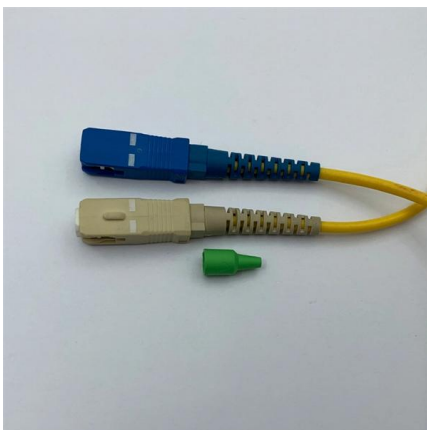

Best Distribution box Supplier, Exporter , Newsuper

Discover high-quality distribution boxes at Yueqing Dongsun Imp.& Exp. Co., Ltd. Enhance your electrical projects with our reliable solutions

[Contact Us](#)

superbox.tv

Hier sollte eine Beschreibung angezeigt werden, diese Seite lässt dies jedoch nicht zu.

[Contact Us](#)

Main Characteristics Of Newsuper Distribution Box

Distribution box Internal separation method:
According to the IEC60529-1989 standard, in order to protect personal safety, the switchgear is divided into several compartments in different ways.

[Contact Us](#)

How do I add the Flow Super to my brood box?

The prospect of adding a Flow Super to a new brood colony is exciting, however, it is really important to wait until the brood box is completely

[Contact Us](#)