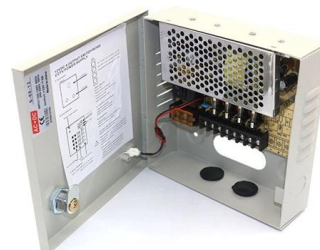

An Idea to Make Power Movable Overview About Super Star Distribution Limited Even a great brand can die just for not being able to reach its customer in time.

[Contact Us](#)

High Quality Electrical Distribution Box Manufacturer and Supplier

Electrical Distribution Box Manufacturers, Factory, Suppliers From China, And there are also a lot of overseas close friends who came for sight seeing, or entrust us to buy other stuff for them. You will

[Contact Us](#)

Custom Best Distribution Board Box

As a trusted manufacturer of high-quality Distribution Board Boxes, I understand the importance of having reliable and efficient electrical distribution solutions. My products are designed to meet

[Contact Us](#)

The Ultimate Guide to Distribution Box Types

Discover the key types of distribution boxes with NUOMAK's comprehensive guide. Learn about Main Distribution Boards (MDB), Consumer Units, Transfer

[Contact Us](#)