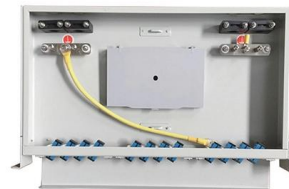

## Main Characteristics Of Newsuper Distribution Box

Distribution box Internal separation method:  
According to the IEC60529-1989 standard, in order to protect personal safety, the switchgear is divided into several compartments in different ways.