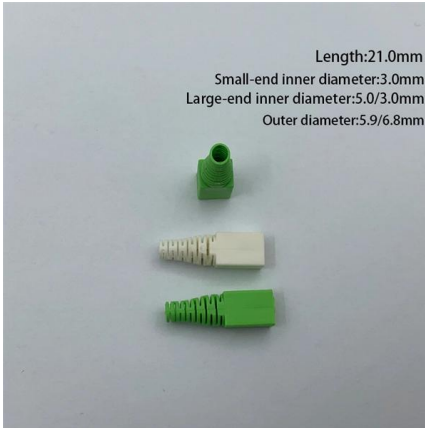

New ONT Optical Network Terminal in Botswana