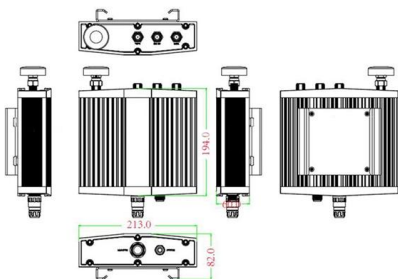

At our facility, a device called an Optical Line Terminal (OLT) acts as the main hub, sending out data across the network. The OLT communicates with

[Contact Us](#)

Mechanical drawing

6 Best Optical Network Terminals [2025 Bestseller]