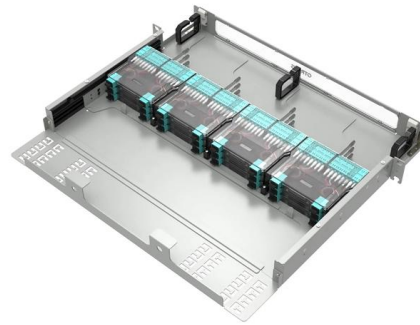

Magnetic field

Also known as magnetic flux density, the magnetic B field is the "magnetic field" responsible for magnetic forces, magnetic torques and electromagnetic induction.

[Contact Us](#)

3D Model of the (a) transfer line distribution box and (b)

This system consists of a 175 m long cryogenic transfer line (6 process headers), 14 magnet distribution boxes including one for magnet test station .

[Contact Us](#)

Final Distribution Cabinets (EV)

These distribution cabinets are for supplying consumers by means of connectors and are normally used for expansion builds or as floor distributors. They are

[Contact Us](#)

Jeti Central Box 210 Power Distribution Unit w/Magnetic

The new Central Box 210 is an improvement over the venerable Central Box 200. We have removed the overload protection at each servo output and designed an

Jeti Central Box 210 Power Distribution Unit with Magnetic Switch

The new Central Box 210 is an improvement over the venerable Central Box 200. We have removed the overload protection at each servo

[Contact Us](#)