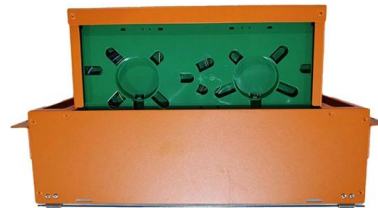

Magnet appointed as distributors for Hensel range of

Magnet has recently been appointed as distributors throughout Southern Africa, for the Hensel range of electrical installation and power

[Contact Us](#)

Magnetic field

Also known as magnetic flux density, the magnetic B field is the "magnetic field" responsible for magnetic forces, magnetic torques and electromagnetic induction.

[Contact Us](#)