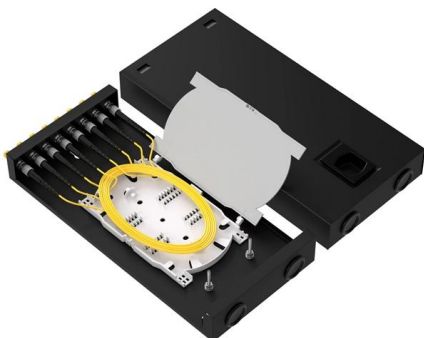

Server and Network Cabinets , Legrand

Legrand Server and Network Cabinets Legrand is a global provider of data center server and network cabinets, providing fully enclosed racks with side panels, front and rear doors, and roofs. We offer the

[Contact Us](#)