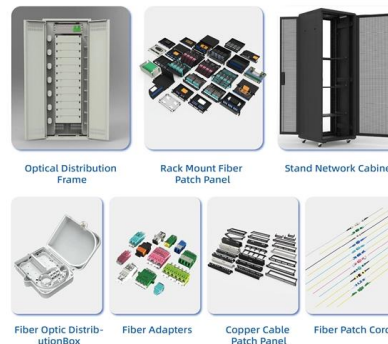

An Extensive Library of Self-Developed Products

Contact Us

For datasheets, pricing, or custom fiber access solutions, please visit:
<https://www.frindel.es>