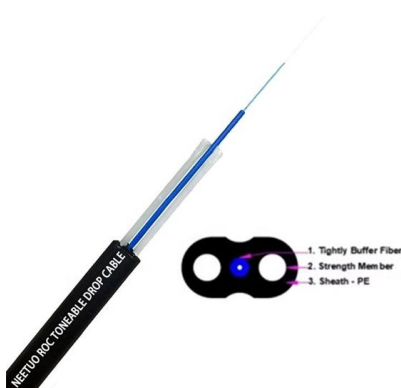

Download Cable Tray Installation Checklist (PDF)

Streamline cable tray installation in solar projects with our free downloadable Cable Tray Installation Checklist. This comprehensive checklist covers essential steps and considerations to ensure

[Contact Us](#)

Explosion Proof Cable Trays in Chemical Plants

Essential guide to explosion proof Cable Trays in Chemical Plants. Learn about tray zoning, materials, design, installation, & safety for hazardous

[Contact Us](#)

Cable Tray Installation

Whether you're building a commercial setup or upgrading an industrial plant, proper cable tray installation ensures neat wiring, safe access, and easy maintenance. But before you lay the first tray

[Contact Us](#)