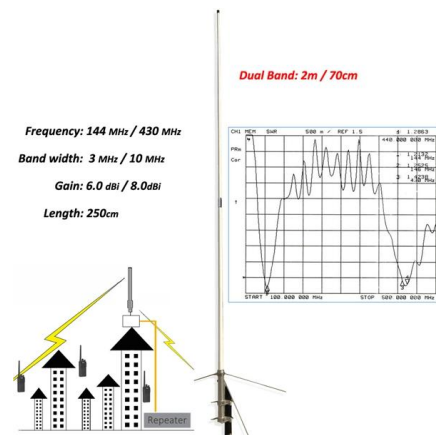

Cable Tray Installer Netherlands , Work and B2B

What does the work of a cable tray and track fitter involve? This profession combines installation skills with spatial imagination. A cable tray installer in the Netherlands often works on large-scale projects

[Contact Us](#)