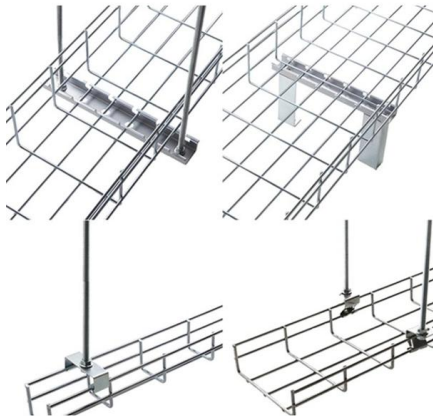

Guide to cable support systems

Widths of 8 and 15 millimetres enable flexible adjustment to different cable trays, cable ladders and cable volumes. With the help of the matching SBV tightening strap locks and 576 spring chuck, the

[Contact Us](#)

Cable trays

We offer a wide range of cable tray systems to support tubing, electrical cables and instrumentation. Our cable trays are produced in fit for purpose materials like

[Contact Us](#)

Cable support systems , Beemster Electrical Solutions

The cable support systems, cable tray systems and cable conduits applied by specialists of Beemster are all CPR certified.

[Contact Us](#)