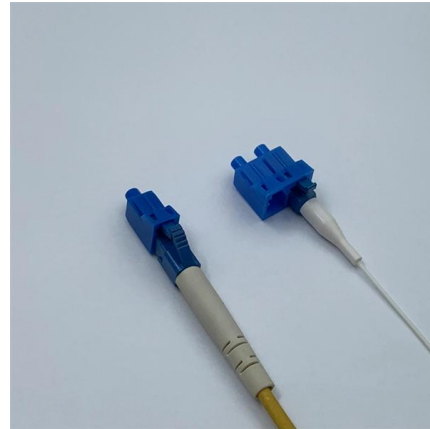

Oryx Fibre Infrastructure , Namibia

Oryx Fibre Infrastructure is an open access fibre optic network provider in Namibia that owns and operates long distance (backhaul and long haul) fibre infrastructure.

[Contact Us](#)

Contact Us

For datasheets, pricing, or custom fiber access solutions, please visit:
<https://www.frindel.es>