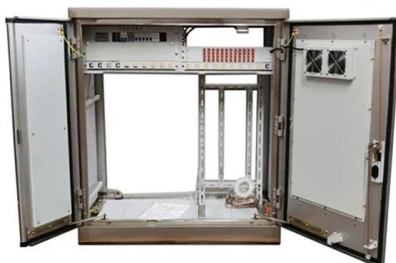

24 Cores FTTH Terminal Box Fiber Optic Junction Box

ANF-P2032-24C Distribution box is used as a terminal point for the feeder cable to connect with the drop cable in the FTTH communication system. The fiber fixing, splitting, splicing, and jumper can be done

[Contact Us](#)