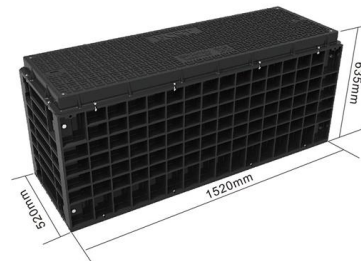

GJS-24-D(PLC) 24 Cores SC Fiber Optic Joint Closure

GJS-24-D (PLC) 24 Cores SC fiber optic joint closure is a kind of small junction

[Contact Us](#)