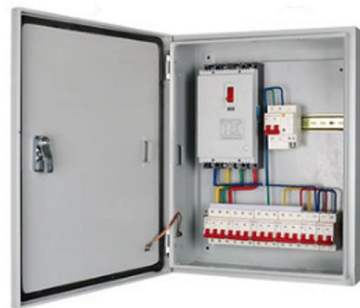

[Contact Us](#)

24 core Fiber Optic Splice Closure fiber optic junction box dome fiber

The hermetically sealed closures include Light Linker, and fiber dome closures; they can be used for any outside plant application.

[Contact Us](#)

24 Port Fiber Distribution Box, Blockless Splitter Ready

24 ports fiber optic splitter distribution box is used for feeder cable to connect with drop cable in FTTH & FTTB communication network.