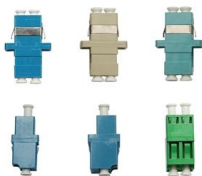

24 Ports Drop cable 96 cores fiber optic splice splitter

24 Ports FTTH Drop Cable Fiber Optic Splice Splitter Closure 96 Cores Pass Through PP Black 3M FTTH drop cable fiber optic splice & splitter closure