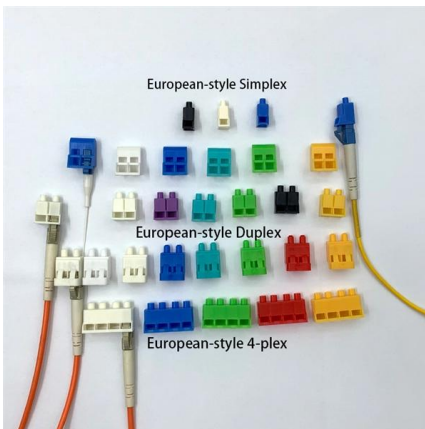

Fiber Optic Distribution Inline Joint Enclosure Box 12 24

Fiber Optic Distribution Inline Joint Enclosure Box 12 24 48 96 Cores Junction Box Ip68 Horizontal Splice Closure Weidan Electronics Fiber optic splice closure is

[Contact Us](#)