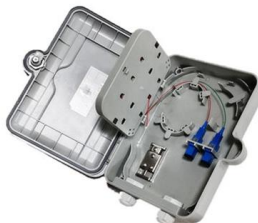

Hubbell HBL501042W Weather-Proof Elec Reel, 50Ft,

Description: Hubbell HBL501042W Weather-Proof Elec Reel, 50Ft, 10/4 So Cord Technical
Description: Reel With Cable Type; 50 ft Cable Length; 10/4 SOW-A

[Contact Us](#)

NEMA 4X Boxes , Boxes, Enclosures, Racks , DigiKey

Shop DigiKey's large in-stock selection of Boxes. View inventory, pricing and order now for same day shipping!

[Contact Us](#)

Cable Reels , Passer Products

PASSER boasts extensive experience in engineering, fabricating, and delivering offshore reels for the cable industry. Our reels adhere to the highest quality standards, with DNV verification as a standard

[Contact Us](#)

WCA16445-BC NEMA 4 Yellow Industrial Reel, UL Type 4, 45 Ft

Wire/Cable/Hose Management Cable/Cord/Hose Reels Cord Reels WCA16445-BC NEMA 4 Yellow Industrial Reel, UL Type 4, 45 Ft, #16/4 SOW, 10 A, 600 VAC

[Contact Us](#)