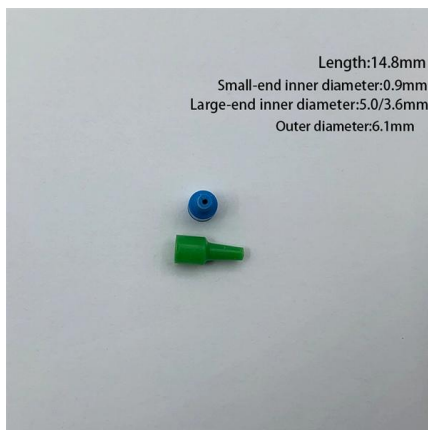

Reelcraft Weather Resistant Cord Reels , NEMA4

Reelcraft Weather Resistant Cord Reels reelcraftsales is your complete source for Reelcraft Weather Resistant Cord Reels. Our knowledgeable sales staff is here to help you find the right

[Contact Us](#)

Cable Reel Racks for Wire & Spool Storage Systems

What are industrial cable reel racks used for? Industrial cable reel racks are used to organize, store, and dispense cables, wires, hoses, and other spooled materials in industrial environments such as