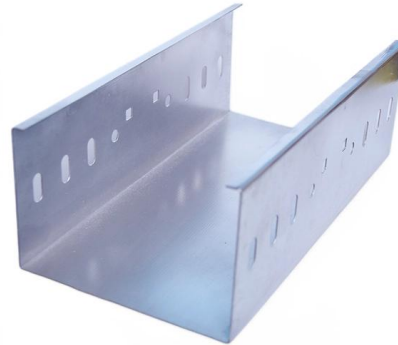

Hubbell HBL501042W Weather-Proof Elec Reel, 50Ft,

Description: Hubbell HBL501042W Weather-Proof Elec Reel, 50Ft, 10/4 So Cord Technical
Description: Reel With Cable Type; 50 ft Cable Length; 10/4 SOW-A

[Contact Us](#)

NEMA 4X Boxes , Boxes, Enclosures, Racks , DigiKey

Shop DigiKey's large in-stock selection of Boxes. View inventory, pricing and order now for same day shipping!

[Contact Us](#)

Cable Reels , Passer Products

PASSER boasts extensive experience in engineering, fabricating, and delivering offshore reels for the cable industry. Our reels adhere to the highest quality standards, with DNV verification as a standard

[Contact Us](#)