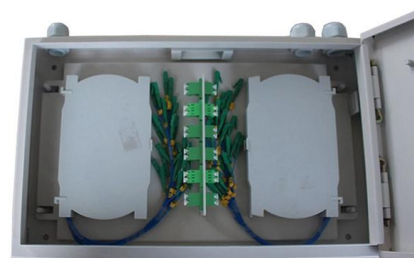

MNS® Low Voltage Distribution Board and Power Cabinet

Features ABB distribution board and power Cabinet conform to GB7251.3-2006. Product includes distribution board, lighting control panel, metering panel, and power cabinet., They are suitable for

[Contact Us](#)

What is a Low Voltage Panel (Switchgear) Aktif

Learn what a low voltage panel is, explore its key components, safety standards, classifications, and discover the benefits it provides for safe and

[Contact Us](#)

The complete portfolio for low-voltage power distribution

Making efficient use of energy The consistent concept behind the communication-capable components of our low-voltage power distribution range forms a sound basis for the measurement, indication,

[Contact Us](#)