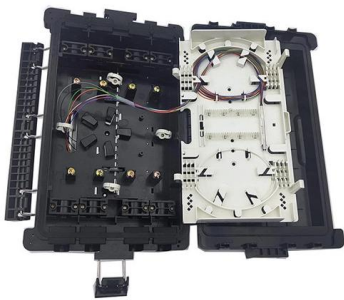

Flameproof Junction Box Ex d , Junction Boxes

The Ex d flameproof junction box is designed to house electrical and electronic apparatus within Zone 1 and Zone 21 hazardous areas. Abtech SSD stainless

[Contact Us](#)

Ensuring Safety with Explosion Proof Junction Boxes

Discover the importance of explosion-proof junction boxes in hazardous environments. Learn about their key features, applications, and maintenance tips

[Contact Us](#)

Explosion-proof junction box

Explosion-proof junction box is designed for extremely harsh industrial hazardous areas with the feature of high anti-corrosion, water-protection and dust-protection

[Contact Us](#)