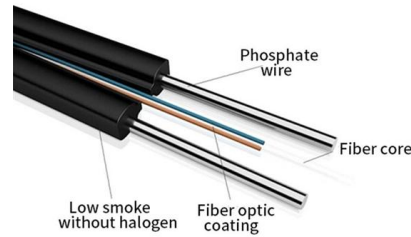

Flameproof Junction Box Ex d , Junction Boxes

The Ex d flameproof junction box is designed to house electrical and electronic apparatus within Zone 1 and Zone 21 hazardous areas. Abtech SSD stainless

[Contact Us](#)

Ensuring Safety with Explosion Proof Junction Boxes

Discover the importance of explosion-proof junction boxes in hazardous environments. Learn about their key features, applications, and maintenance tips

[Contact Us](#)

Explosion-proof junction box

Explosion-proof junction box is designed for extremely harsh industrial hazardous areas with the feature of high anti-corrosion, water-protection and dust-protection

[Contact Us](#)