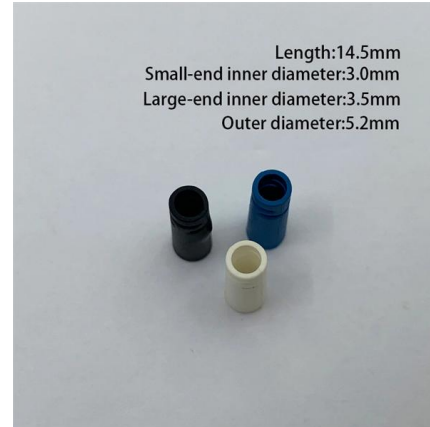

The Ultimate Guide to Choosing PoE Switches for Video

If you're building or upgrading a video surveillance network, one of the most important components to get right is your PoE (Power over Ethernet) switch.

[Contact Us](#)

Industrial Ethernet Switches

Provides an overview of deploying PoE in an industrial environment, exploring how this sector can benefit from PoE technology and describing the

[Contact Us](#)

PoE Monitoring System

HAWK has designed and developed the market's first Power over Ethernet in-plant and cloud-based asset monitoring system. This system is uniquely different due to the communications capability of

[Contact Us](#)