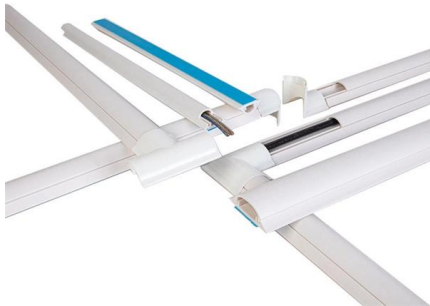

Constructed with ABS material, it offers protection and easy access for pigtail splicing, making it an ideal solution for streamlined fiber optic cable management in various applications.

[Contact Us](#)

Understanding Fiber Optic Pigtail Box: Composition, Standards, and

Discover the composition, standards, and applications of a fiber optic pigtail box. Explore its specifications, performance features, and how it's used in telecom, data centers, and network

[Contact Us](#)

Pigtail Integrated InGaAs PIN Photodiode Array

Oplink's Pigtail Integrated Photodiode Array (PIPA) is a compact, multi-channel power-monitoring device. It increases module design flexibility and efficiency by significantly reducing the number of

[Contact Us](#)