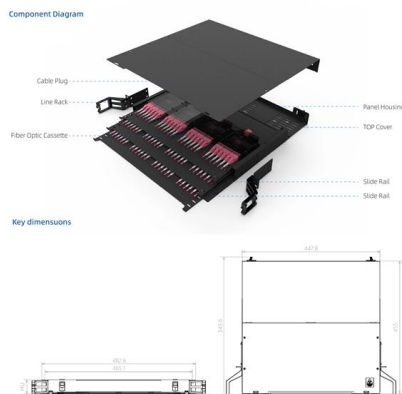

8 Ports Fiber Distribution Box FDB08D

The FDB08D Fiber Distribution Box is built to withstand harsh outdoor environments, offering a reliable and user-friendly solution for fiber-to-the-home (FTTH)

[Contact Us](#)