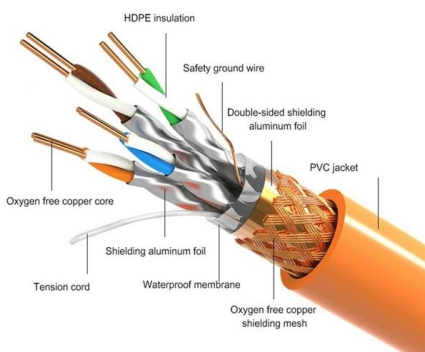

PRODUCT DETAILS

Mini Industrial 5-Port Gigabit Ethernet Switch

Mini Industrial 5-Port Gigabit Ethernet Switch 10/100Mbps Half/Full Duplex und 1000Mbps Full Duplex: Amazon : Computer & Zubehör Die LNK-IMC005G

[Contact Us](#)

6GK5005-0BA00-1AB2 SIEMENS SCALANCE XB005

Buy 6GK5005-0BA00-1AB2 SIEMENS SCALANCE XB005 unmanaged Industrial Ethernet Switch for 10/100 Mbit/s for setting up small star and line topologies LED

[Contact Us](#)