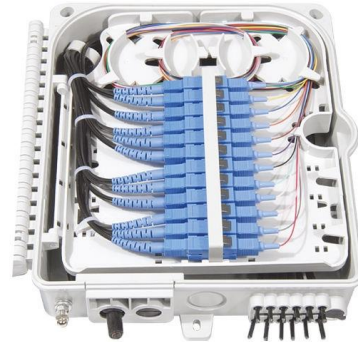

including

[Contact Us](#)

distribution box

3D Warehouse is a website of searchable, pre-made 3D models that works seamlessly with SketchUp.

[Contact Us](#)