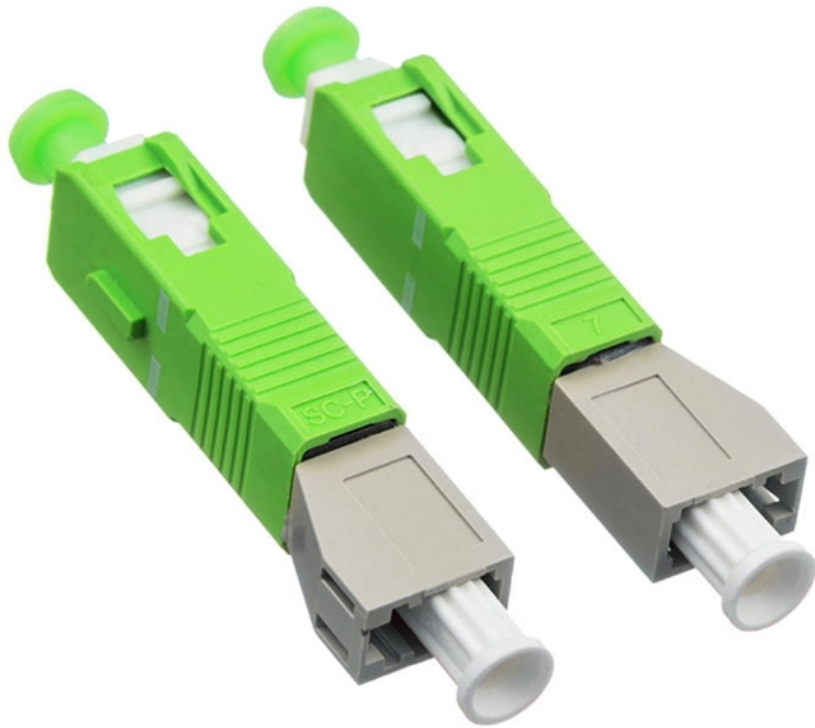

# **Mobile Broadband Terminal Box on Utility Pole**

## Mobile Broadband Terminal Box on Utility Pole

---

### Small Cells

A small cell is a single small antenna placed on existing utility poles or street lights along with small pole-mounted radios and other accessory equipment. Small cells on utility poles will

### What is this slim rectangular box on my utility pole? : r

That has "pairs" of telephone wires running to the terminal (which is what you're asking about". I run my wire arial wire from the pole to your house and attach a