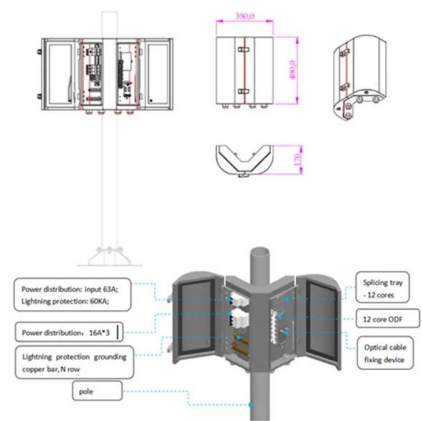

Original Xiaomi Mijia 3HP Smart Vertical Air Conditioner A KFR72LWV1A1 Energy Saving AC Highlights: - 3HP Big Capacity - China Energy Table [Contact Us](#)

Xiaomi Mijia Smart Gateway 3

Xiaomi Mijia Smart Gateway 3 is a smart home hub that supports ZigBee, WiFi, and Bluetooth protocols, allowing you to connect and control all your smart devices

[Contact Us](#)

Xiaomi Mijia Smart Multimode Gateway Review

As a gateway, it allows you to control and monitor your home network from anywhere in the world. It also serves as a hub for your Xiaomi devices,

[Contact Us](#)

Exploring the Role of Network Cabinets in Modern IT

Network cabinets are the backbone of modern IT infrastructure -- organizing routers, switches, servers and wiring into secure, cool, manageable