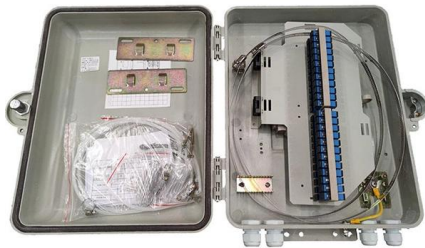

Mijia multi-function gateway (Product Model:DGNWG02LM) is a ZigBee 1.2 gateway which is able to connect with a few sensors, e.g. motion sensor, window/door sensor and smart

[Contact Us](#)

Original Xiaomi Mijia 3HP Smart Vertical Air