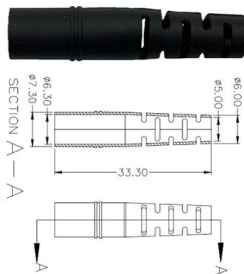

Sheet metal production line: laser cutting, using Japanese top grade Amada EMZ-3610NT, EMZ-3510NT, 2510 automatic feeding equipment for numerical punching, improving the door opening rate,

[Contact Us](#)