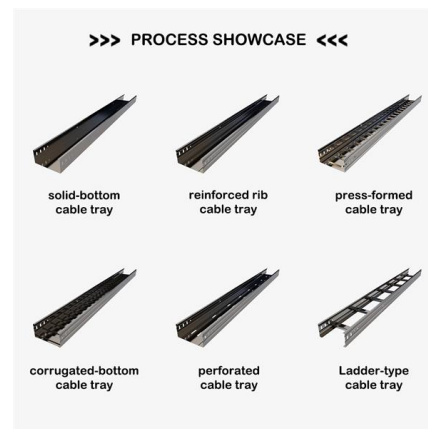

How to determine the size, installation method and

(1) Wiring method of distribution box 1) Generally, the incoming line of power distribution box adopts five wire system, that is, a, B and C three-way phase line

[Contact Us](#)