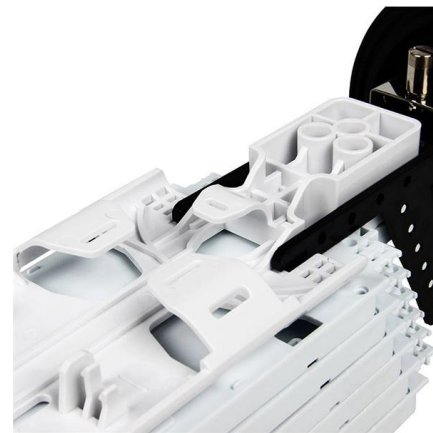

Telecommunication Cabinets

A range of enclosures designed for inside telephone exchanges to house standard telecommunication equipment and accessories.

[Contact Us](#)