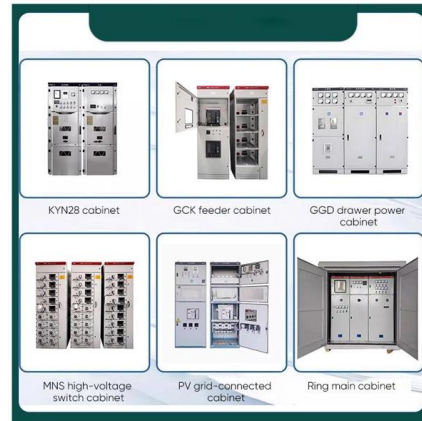

Amazon : Black Box Media Converter with Terminal

The Black Box® Industrial UPoE Media Converter seamlessly and transparently converts 10-/100-/1000-Mbps copper to 1000-Mbps fiber. Because it

[Contact Us](#)

Terminaladapter (TA)

Terminaladapter (TA) Definition Ein Terminaladapter (TA) ist ein Gerät, das es ermöglicht, ein Endgerät an eine Schnittstelle anzuschließen, an der es nicht direkt betrieben werden kann.

[Contact Us](#)

Evolution Digital's eBOX IP Hybrid Set-Top Box

eBOX selected by the nation's 5th largest cable operator as its leading next-generation stand-alone set-top box CENTENNIAL, Colo.--February

[Contact Us](#)