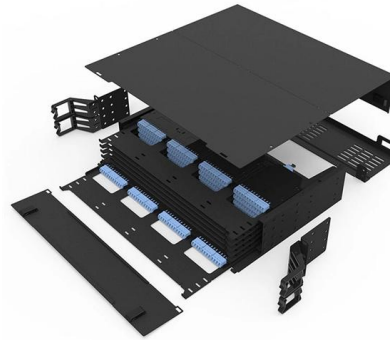

Media Communication Terminal Box

Media Communication Terminal Box

Communication boxes

Weatherproof communication box for rugged environments. Explosion-proof communication box built with stainless steel for hazardous sites. External junction

Amazon : Structured Media Enclosure

Explore a wide range of structured media enclosures designed for cable management and equipment organization. Available in multiple sizes.

[Contact Us](#)

High-Quality Fiber Optic Terminal Boxes

While both are used for fiber management, a fiber terminal box (FTB) is typically used at the end of a fiber optic cable (the terminal point) to connect drop cables

[Contact Us](#)

Fiber Terminal Boxes - Selection Guide for MDU

[Contact Us](#)

FTB-104 4/8/16 Port FTTH terminal box in metallic-AOA

FTB-104 Series fiber terminal box in metallic materials but is small in size and light weight; that is convenient for installation and saves the shipping