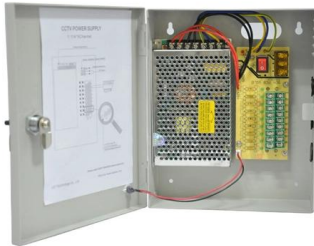

Manufacturer s Telecom-Grade Router 25G

25G SFP28 LR and ER Transceivers for 5G Fronthaul and 25G

Built for performance and flexibility, Optech's 25G SFP28 product line features industrial temperature support, hot-pluggable design, SMF 1310nm transmission, and proven interoperability

[Contact Us](#)

Top Router Manufacturers: Global Suppliers & Factory Prices

Need reliable router manufacturers? Discover verified suppliers offering 4G, WiFi6, and industrial routers for home and business use. Click to compare products and request quotes today!

[Contact Us](#)