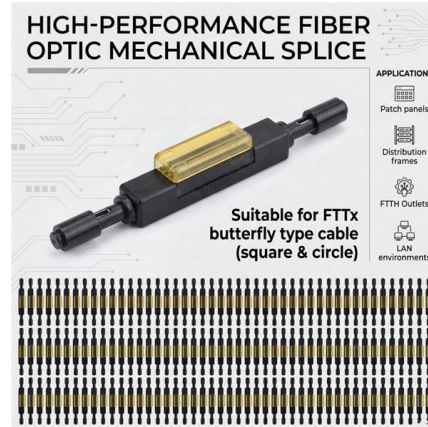

G.652.D vs G.657.A1 vs G.657.A2: What's the

Explore the differences between G.652.D, G.657.A1, and G.657.A2 fiber optic cable specifications. Learn about their unique characteristics, bend

[Contact Us](#)

G.652D Optical Fiber: Specifications, Price Factors

For network planners, project managers, and procurement specialists, understanding the G.652D fiber specification, current G.652D fiber

[Contact Us](#)

Optical fibres and cables in Maldives , The Observatory of Economic

Find the latest exports, imports and tariffs for Optical fibres and cables trade in Maldives.

[Contact Us](#)