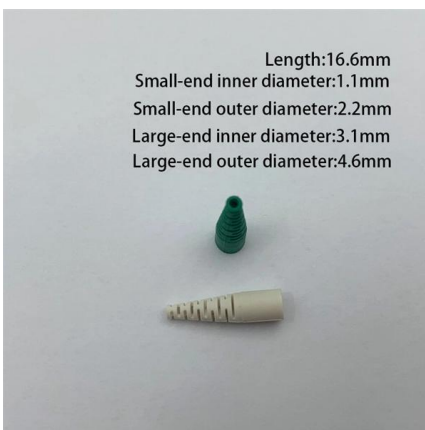

ZTT Aramid Z-XOTKtcdD universal fiber optic cable 12 fibers G.652D

The external cover was made out of high quality HDPE, its nominal largeness is of 1,4 mm. Optical fiber is totally non-conducting. Cable can be used in teletechnical canalization or in aerial installations.