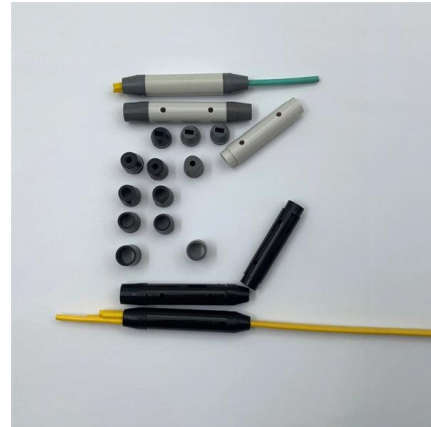

Xbox Cloud Gaming

, News , Discussion , Community , for Xbox Cloud Gaming codenamed Project xCloud.

[Contact Us](#)

THE HOME DEPOT

Has anyone had doors installed by Home Depot? We are looking in to this but there will be a little bit of handy work beyond just normal door install.

[Contact Us](#)

Why did President Grover Cleveland refuse to annex Hawaii?

With Pres. Cleveland's political party supporting the Morgan Report and Queen Lili'uokalani's refusal to Cleveland's terms for support, which was amnesty for the rebel government,

[Contact Us](#)