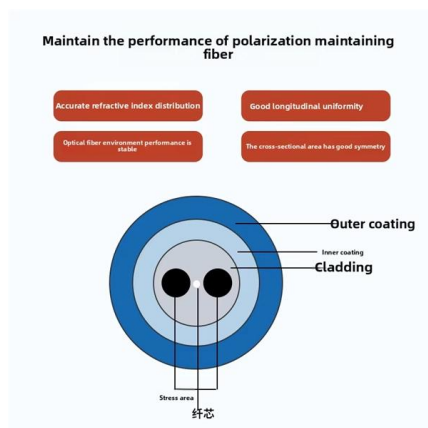

Best 10Gb Switch of 2026: Tested and Reviewed

In this comprehensive guide, we've tested and reviewed the best 10Gb switches to help you make an informed decision.

[Contact Us](#)