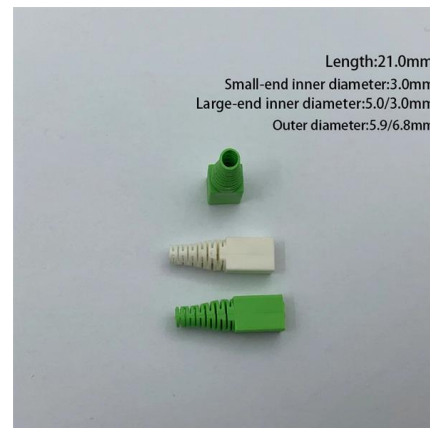

Layout 1

Thermoelectric solid-state air conditioners can be a cost-effective solution for cooling electronic/electrical equipment and devices housed in enclosures and cabinets.

[Contact Us](#)

COMMUNICATION IN NICARAGUA

Offers continuous power supply to communication base stations--even during outages. Remote diagnosis, performance tracking, and fault alerts through intelligent BMS.

[Contact Us](#)

Low Voltage Distribution Cabinet Enclosure

Explore our Low Voltage Electrical Power Supply Distribution Switch Cabinet Enclosure, ideal for electricity boxes GGD, low voltage dual power switch cabinet

[Contact Us](#)

EB-ThermalEdge-ThermalManagement- Revised-02.10.16

Consequently, power consumption must be tightly managed, and temperature control solutions need to operate efficiently and provide a high overall coefficient of performance (COP). This means that the

[Contact Us](#)