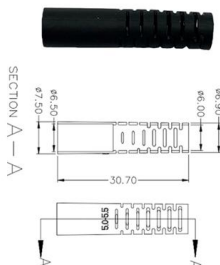

Iceberg Cabinets

Modern telecommunications demand infrastructure that is secure, climate-controlled, and built for long-term reliability. At Iceberg Cabinets, we design and manufacture

[Contact Us](#)