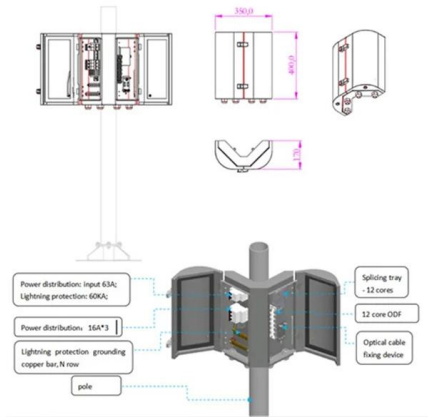

Location of the Household Distribution Box

Overview

Bottom Line Up Front: Your home's distribution box (electrical panel) is typically located in the basement, garage, utility room, or mounted outside near your electrical meter. To find it quickly, look for a rectangular gray metal box about the size of a medicine cabinet, often positioned close to. However, when it comes to choosing the best location for a power distribution box, there are several factors to consider. According to a survey, 40% of renters aren't sure where their electrical box is located. Mark of conformity is a voluntary manufacturer process and implies periodic verifications of the Quality of the products by the third party laboratory. Electrical systems power our homes, offices, and industrial facilities, but behind every reliable electrical setup lies a crucial component that often goes unnoticed: the distribution box.

Location of the Household Distribution Box

Distribution Box Installation: A Complete Guide to Safe

Mount the distribution box in a convenient, accessible location that complies with local electrical codes. Typically, this is in a basement, utility room, or garage.

[Contact Us](#)

How to Install a Distribution Box in Singapore?

Guide to distribution box installation in Singapore, covering planning, wiring, circuit setup and safety. Ensure proper setup or consult a licensed electrician.

[Contact Us](#)

Distribution Box Installation: A Complete Guide to Safe

The distribution box, often referred to as a breaker box, fuse box, or electrical panel, is a critical component of any electrical system. It acts as the central hub for