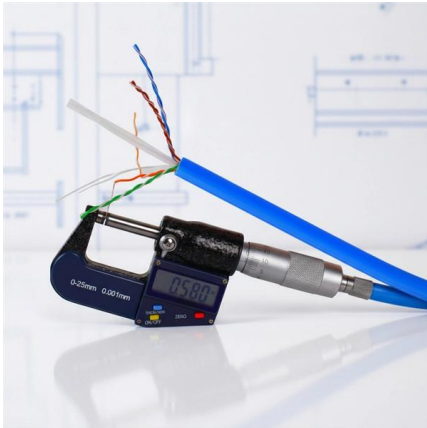

Lithuania Wholesale Suppliers & Distributors - Lithuanian Products

Wholesalers Lithuania. List of wholesale products Lithuania. Online database of suppliers Lithuania.

[Contact Us](#)

First Source Electrical , Electrical Supply , Houston, TX

48"x48"x24" PVC JUNCTION BOX KRALOY
48"x48"x24" PVC JUNCTION BOX KRALOY by
Multi Fittings Corp

[Contact Us](#)

Contact Us

For datasheets, pricing, or custom fiber access solutions, please visit:
<https://www.frindel.es>