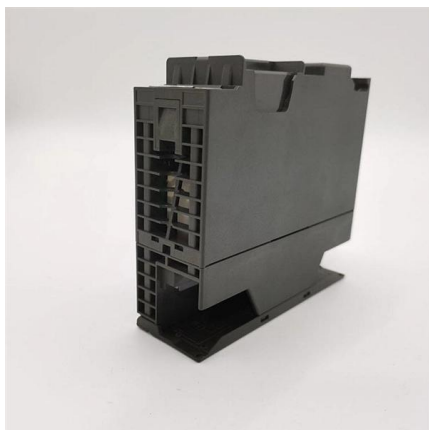

LIXADA Bicycle Headset with 8.5mm Compression Ring Internal Cable

Compatibility: Hidden headset for IS52 ZS56 frames, upper fits for IS52 28.6mm straight steerers while the lower accommodates ZS56 40mm tapered steerers, enabling seamless transition between

[Contact Us](#)