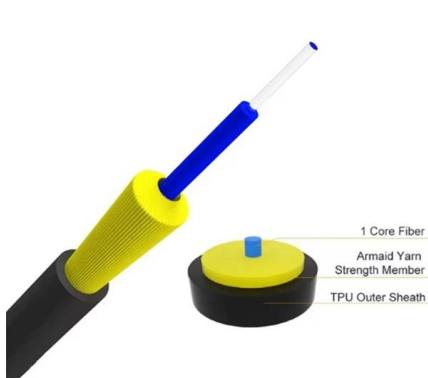

The Great Internal Cable Routing Debate

I only build with internal routing. I do non-sleeved routing throughout the frame. Fully internal for everything besides flat mount bikes. For flat mount

[Contact Us](#)

Amazon : HWEVDHJ 700C Road Bike Frameset 48/50cm

Thru Axle Frame Features: High Strength Aluminium Alloy Frame Is Sturdy, Fish Scale Welding Process, Internal Routing. Package: Including Road Bike Frame, Seatpost Clamp, Tailhook,

[Contact Us](#)

Is converting into internal routing worth it? (aluminum frame) : r

I have an aluminum Marin commuter bike that already had some holes drilled in the frame to run the built in lighting wires, and I added a few more to run the rear brake line and the Di2 wiring.

[Contact Us](#)

Internal Bike Cable Routing - What's the Advantage?

With aluminum, titanium and carbon frames, the water won't do any damage and as long as it can drain out, it will only collect and add a little weight for a short period of time. So standing water is bad from

[Contact Us](#)