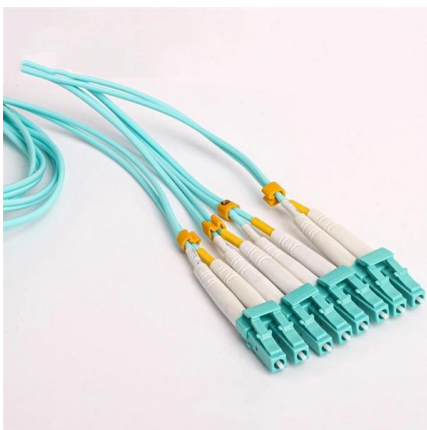

Katana Internal Cable Routing Kit Tools

The Katana mounting kit simplifies the installation of internally routed electric cables, Bowden cables and housings, and hydraulic brake lines on aluminum, titanium or

[Contact Us](#)